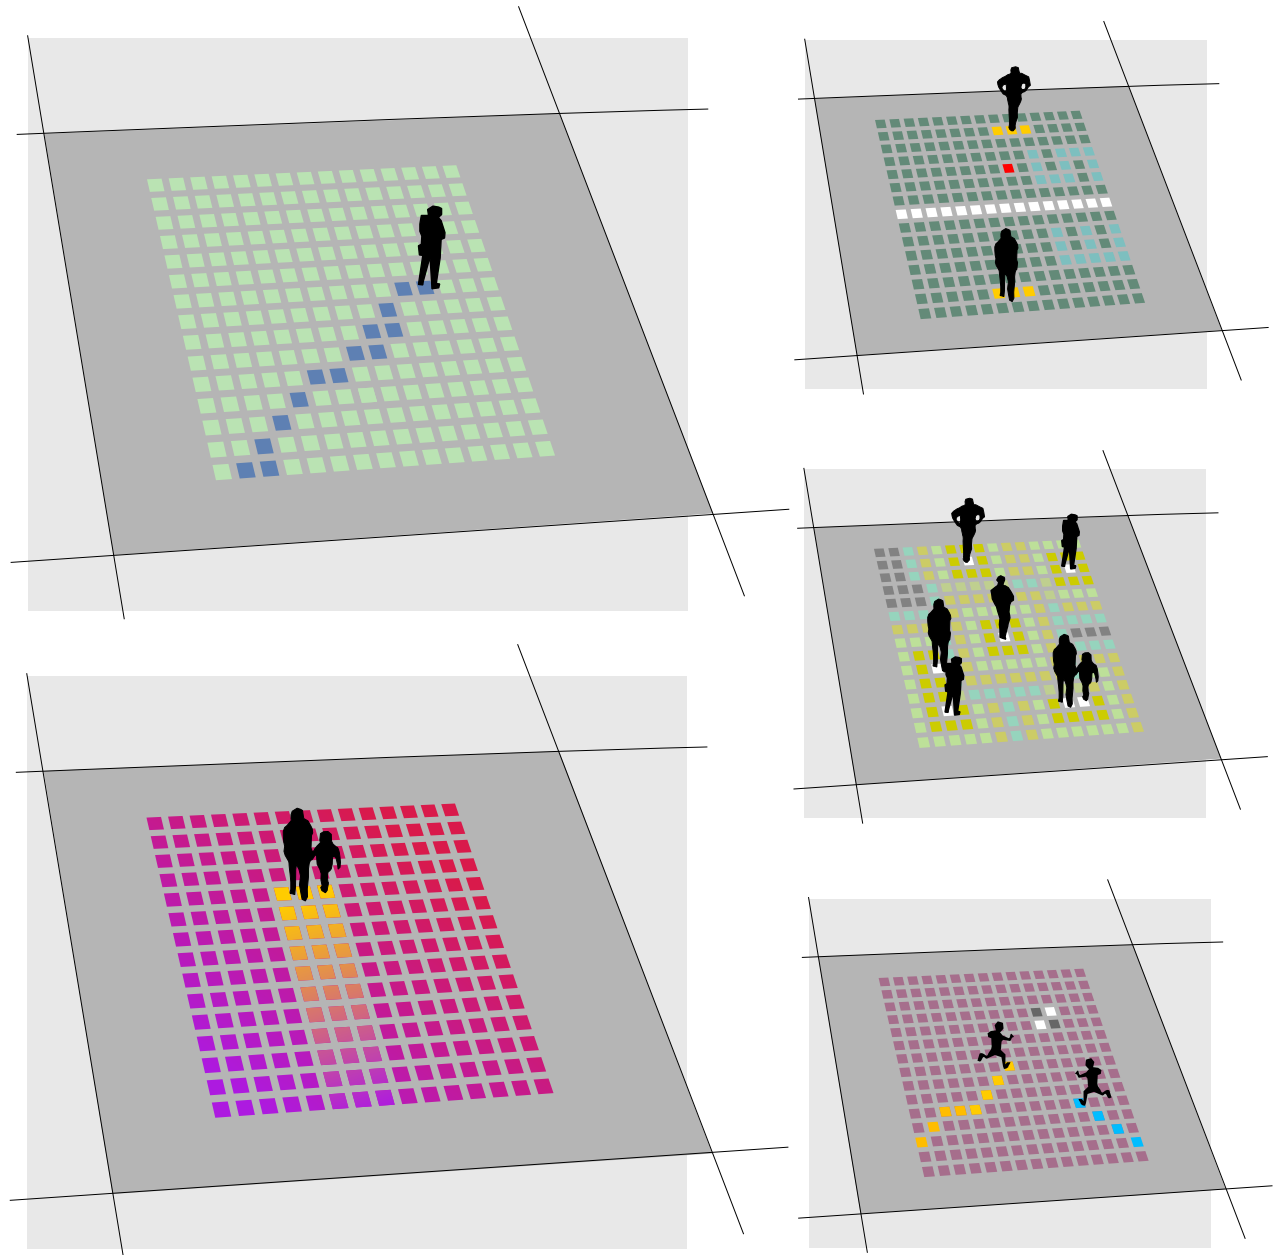

# TerraPixel

Interactive Installation

## Introduction

TerraPixel is a grid of 256 12" glass squares built into the floor and set into a 16x16 grid.

Each square is illuminated from beneath by 4 super-bright RGB LEDs, and can detect weight using a pressure differential sensor.

The illumination is computer controlled and uses the location of people on the installation to display interactive animations.

© 2002 Rick Mullarky

**USW\_STUDIO**

13501 42nd Ave NE  
Seattle, Washington  
98125